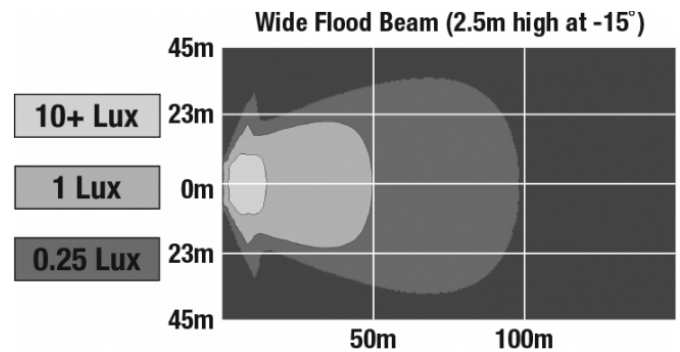

LED Scene Work Lights - Model 523

PRODUCT INFORMATION

Description	12-24V LED Work Light with Wide Flood Beam Pattern
Height	177.55 mm / 6.99 in
Width	253.75 mm / 9.99 in
Depth	88.90 mm / 3.5 in
Shape	Rectangular
Outer Lens Material	Glass
Outer Lens Color	Clear
Housing Material	Die-Cast Aluminum
Housing Color	Black
Mounting Hardware Description	(x1) 1/2"-Mounting Bolt
Mounting Type	Universal Pedestal Mount
Maximum Operating Temperature	65 °C / 149 °F
Connector or Wiring	Integrated 2-Pin Deutsch Weather-Proof Socket (DT04-2P)
Product Weight	6.72 lbs / 3.05 kgs
Shipping Weight	7.00 lbs / 3.18 kgs

ELECTRICAL SPECIFICATIONS

Input Voltage	12-24V DC
Current Draw	6.70A @ 12V DC 3.70A @ 24V DC

REGULATORY STANDARDS COMPLIANCE

Buy America Standards
IEC IP67

Eco Friendly

PHOTOMETRIC SPECIFICATIONS

Raw Lumen Output	8,100
Effective Lumen Output	3,900
Nominal LED Color Temperature	5000 K
Beam Pattern(s)	Forward Lighting - Flood (Super Wide)