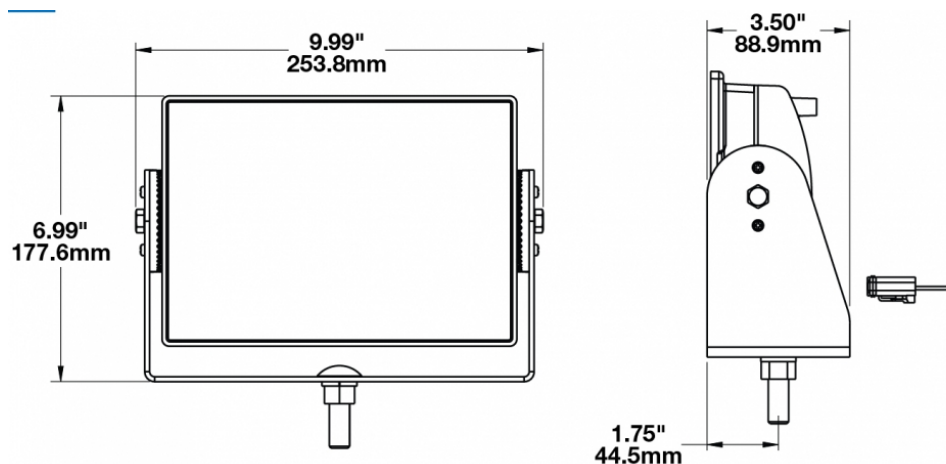

PRODUCT DIMENSIONS

Print date: 2024-08-11

© 2024 J.W. Speaker Corporation • Germantown, WI U.S.A.
www.jwspeaker.com • speaker@jwspeaker.com • 262.251.6660

J.W. SPEAKER
Engineered. Lighting. Solutions.